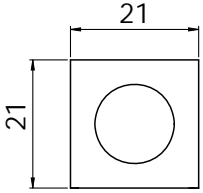

KT-DPF / KTMB small