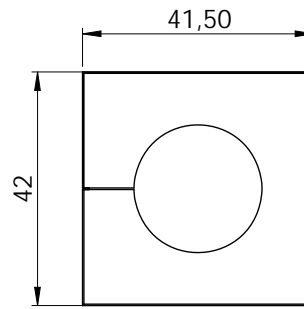

KT

Grommets, large

KT / KT-DPF large