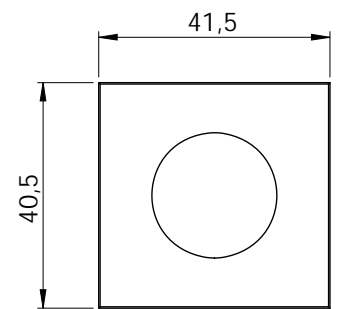

KTMB large

1

Product description

Cable grommets KT large accept a wide range of cable diameters from 16 to 34 mm. They are used with the following cable entry frames:

- KEL(-U/-ER) | 6 - 25
- KVT | 32 - 36
- KEL 183 | 46

ATG adapter grommets provide the possibility to hold a small KT grommet to reduce the clamping range down to 2 mm.

Specifications KT grey

Material Elastomer
Flame class UL94-Vo, self-extinguishing
Temperature - 40°C to + 90°C (static)
Properties Halogen free, silicone free

Specifications KT black

Material Elastomer
Flame class UL94-HB
Temperature - 30°C to + 90°C (static)
Properties Higher chemical resistance, UV-stabilised

Description	Type	Order No.	Order No.	Clamping range	PU
		grey	black		

ATG		ATG	☐ 41253	☒ 41353	Adapter grommet	10
BTG		BTG	☐ 41252	☒ 41352	Blind grommet or 5 - 20 mm	10
KT 28		KT 16	☐ 41216	☒ 41316	16 - 17 mm	10
		KT 17	☐ 41217	☒ 41317	17 - 18 mm	10
		KT 18	☐ 41218	☒ 41318	18 - 19 mm	10
		KT 19	☐ 41219	☒ 41319	19 - 20 mm	10
		KT 20	☐ 41220	☒ 41320	20 - 21 mm	10
		KT 21	☐ 41221	☒ 41321	21 - 22 mm	10
		KT 22	☐ 41222	☒ 41322	22 - 23 mm	10
		KT 23	☐ 41223	☒ 41323	23 - 24 mm	10
		KT 24	☐ 41224	☒ 41324	24 - 25 mm	10
		KT 25	☐ 41225	☒ 41325	25 - 26 mm	10
		KT 26	☐ 41226	☒ 41326	26 - 27 mm	10
		KT 27	☐ 41227	☒ 41327	27 - 28 mm	10
		KT 28	☐ 41228	☒ 41328	28 - 29 mm	10
		KT 29	☐ 41229	☒ 41329	29 - 30 mm	10
		KT 30	☐ 41230	☒ 41330	30 - 32 mm	10
		KT 32	☐ 41232	☒ 41332	32 - 33 mm	10
		KT 34	☐ 41234	☒ 41334	33 - 34 mm	10

*Only valid for grey product types