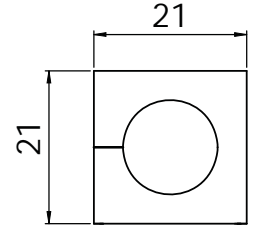

KT

Grommets, small

1

Product description

Cable grommets KT small are used with the following cable entry frames:

- KEL(-U/-ER) | 6 - 25
- KEL-FG | 26 - 27
- KEL-FL | 44
- KVT range | 32 - 36

The model range KT small is designed for cable diameters from 2 to 17 mm.

Assembly

When installing the grommet, the smooth side of the grommet faces the middle of the cable entry frame.

Specifications KT grey

Material Elastomer
Flame class UL94-Vo, self-extinguishing
Temperature - 40°C to + 90°C (static)
Properties Halogen free, silicone free

Specifications KT black

Material Elastomer
Flame class UL94-HB
Temperature - 30°C to + 90°C (static)
Properties Higher chemical resistance, UV-stabilised

Accessories

ST Plugs 43

Description	Type	Order No grey	Order No black	Clamping range	PU		
BTK		☐ 41251	☒ 41351	Blind grommet	10		
KT	 	☐ 39934	☒ 41302	2 - 3 mm	10		
		☐ 41203	☒ 41303	3 - 4 mm	10		
		☐ 41204	☒ 41304	4 - 5 mm	10		
		☐ 41205	☒ 41305	5 - 6 mm	10		
		☐ 41206	☒ 41306	6 - 7 mm	10		
		☐ 41207	☒ 41307	7 - 8 mm	10		
		☐ 41208	☒ 41308	8 - 9 mm	10		
		☐ 41209	☒ 41309	9 - 10 mm	10		
		☐ 41210	☒ 41310	10 - 11 mm	10		
		☐ 41211	☒ 41311	11 - 12 mm	10		
		☐ 41212	☒ 41312	12 - 13 mm	10		
		☐ 41213	☒ 41313	13 - 14 mm	10		
		☐ 41214	☒ 41314	14 - 15 mm	10		
		☐ 41215	☒ 41315	15 - 16 mm	10		
		☐ 39901	☒ 39912	16 mm	10		
		☐ 39900	☒ 39913	17 mm	10		
		KT oval		☐ 39930	-	approx. 8 × 4 mm	10
KT S1		☐ 39931	-		10		
KT tele		☐ 39929	-	Telephone cable	10		
KT tele1		☐ 41257	-	Data cable RJ12	10		
KT tele2		☐ 41258	-	Data cable RJ10 / RJ45	10		

*Only valid for grey product types